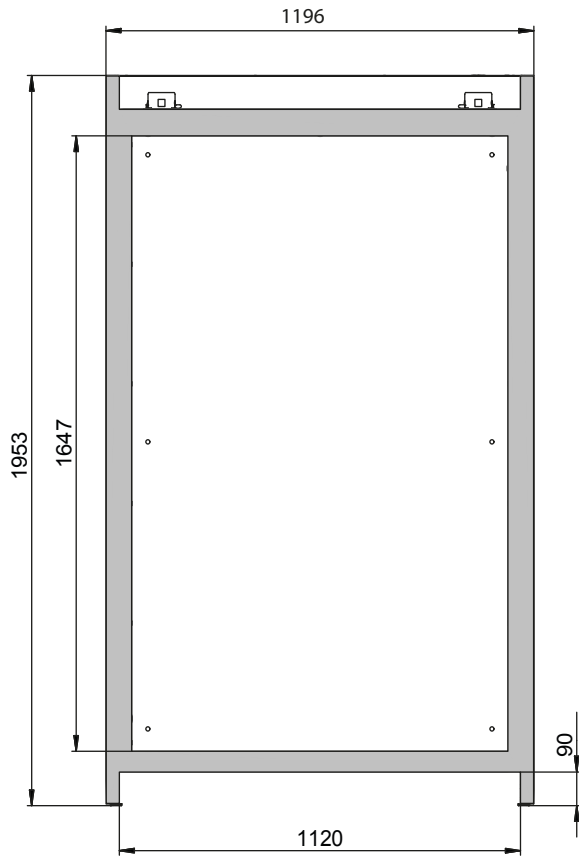

Front view

Side view

For further information please visit www.asecos.com