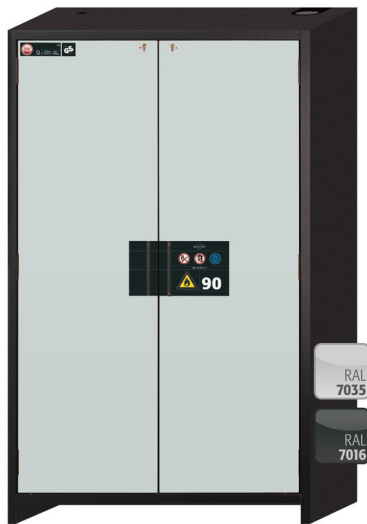

**ID-Nr. 30001-041**  
**Model Q90.195.120**

**safety storage cabinet Q-CLASSIC-90**  
**Model Q90.195.120, body colour anthracite grey (RAL 7016),**  
**with wing doors in light grey (RAL 7035)**

**Safe and approved storage of flammable hazardous substances in working areas**

**Function / construction:**

- **Robust construction and longevity:** triple hinged door, safety elements assembled outside the storage compartment for increased protection against corrosion, scratch- and impact-resistant surface, easy to clean
- **Easy handling with comfort:** doors stop in any position, self-closing in the event of fire
- **No unauthorised use:** doors lockable with cylinder locking (integration in an existing locking system possible) and locking state indicator (red/green)
- **Easy transport:** integrated transport base with removable, optional base cover
- **Easy alignment:** adjusting aids to compensate for uneven floor
- **Ventilation:** integrated air ducts ready for connection (DN 75) to a technical exhaust system, spinning wheel in the exhaust grid as an indicator of sufficient technical ventilation

Dimensions	
Width (external)	1193 mm
Depth (external)	615 mm
Height (external)	1953 mm
Width (internal)	1050 mm
Depth (internal)	522 mm
Height (internal)	1647 mm

The available internal dimensions can vary depending on the interior equipment package.

General Information	
Number of doors	2
Door opening angle	89.50°
Depth with open doors	1165 mm
Interior grid dimension	32 mm
Entry width transport base	1120 mm
Entry height transport base	90 mm
Customs tariff number	94032080