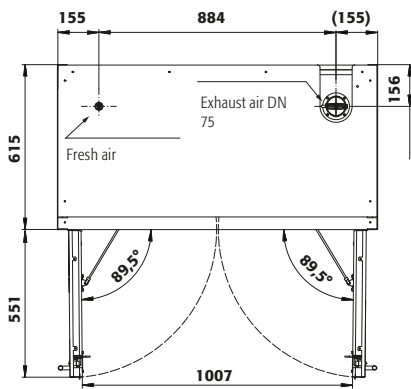

Front view

Side view

For further information please visit www.asecos.com