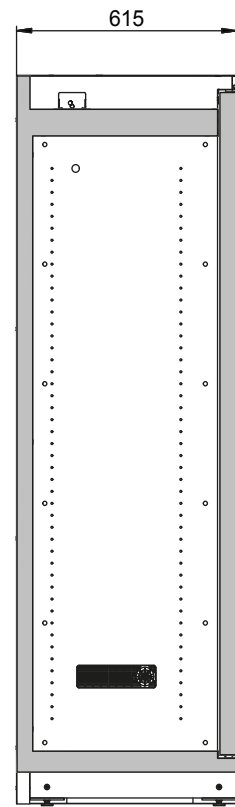

Front view

Side view

For further information please visit www.asecos.com