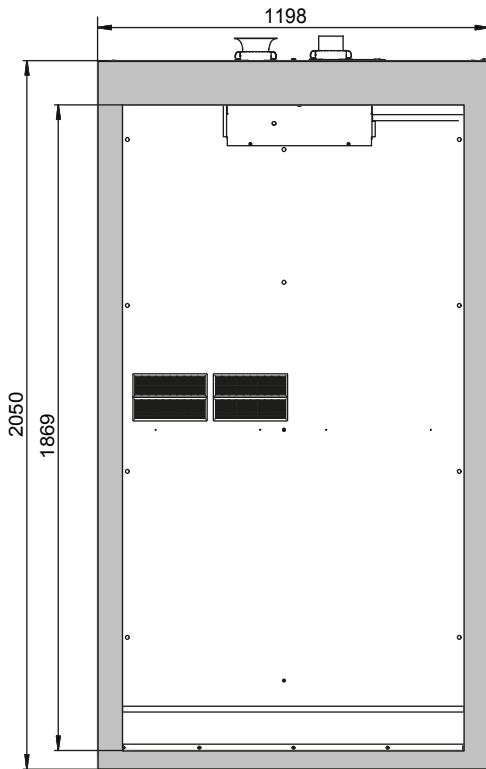

Dimensions	
Width (external)	1198.00 mm
Depth (external)	615.00 mm
Height (external)	2050.00 mm
Width (internal)	1045.00 mm
Depth (internal)	400.00 mm
Height (internal)	1858.00 mm

The available internal dimensions can vary depending on the interior equipment package.

Weight / Load	
Weight without interior equipment	610 kg
Distributed load	625.00 kg/m ²
Maximum load	600 kg

Ventilation	
Extraction air	75 DN
minimum exhaust air quantity 10 times	8 m ³ /h
minimum exhaust air quantity 120 times	93 m ³ /h
Lead-through possibilities	60

General Information	
x 50-litre gas cylinders	4 piece
Door opening angle	180.00
Depth with open doors	1238 mm
Customs tariff number	94032080

Front view

Side view

Top view