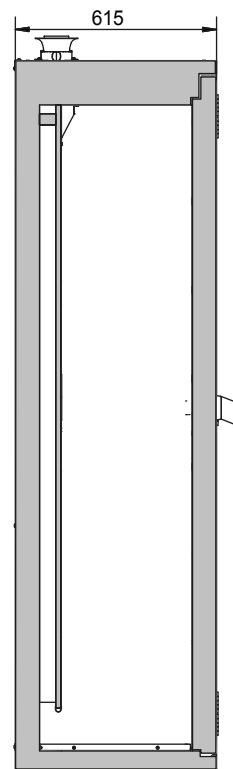

- **No unauthorised use:** doors lockable with profile cylinder (integration in an existing locking system possible)
- **easy alignment:** adjusting aids to compensate for uneven floor
- **easy mounting of connecting pipes and gas fittings:** large interior height (1890 mm), many lead-through possibilities on the top of the cabinet
- **ventilation:** integrated air ducts ready for connection (DN 75) to a technical exhaust, even ventilation inside the cabinet
- **tested and certified:** according to the stricter GS principles

Available equipment:

- Comfort interior equipment – complete with mounting rails, rolling ramp (L = 350 mm) with pneumatic damper, cylinder retainer and matching tension belts
- standard interior equipment – complete with mounting rails, rolling ramp, cylinder retainer and matching tension belts
- cylinder retainer – variable installation in the cabinet, flexibly adjustable in depth, across the entire width of the cabinet
- sateral cylinder retainer – for two 10-litre cylinders, alternatively in height adjustable version (no tools required)

Dimensions	
Width (external)	1198.00 mm
Depth (external)	615.00 mm
Height (external)	2050.00 mm
Width (internal)	1045.00 mm
Depth (internal)	400.00 mm
Height (internal)	1858.00 mm

The available internal dimensions can vary depending on the interior equipment package.

General Information	
x 50-litre gas cylinders	4 piece
Door opening angle	180.00
Depth with open doors	1238 mm
Customs tariff number	94032080

Front view

Side view

Top view