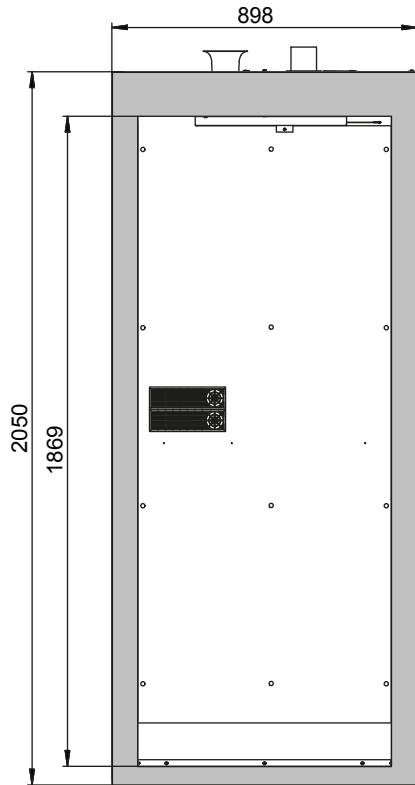

Available equipment:

- Comfort interior equipment – complete with mounting rails, rolling ramp (L = 350 mm) with pneumatic damper, cylinder retainer and matching tension belts
- standard interior equipment – complete with mounting rails, rolling ramp, cylinder retainer and matching tension belts
- cylinder retainer – variable installation in the cabinet, flexibly adjustable in depth, across the entire width of the cabinet
- sateral cylinder retainer – for two 10-litre cylinders, alternatively in height adjustable version (no tools required)

Dimensions	
Width (external)	898.00 mm
Depth (external)	615.00 mm
Height (external)	2050.00 mm
Width (internal)	745.00 mm
Depth (internal)	425.00 mm
Height (internal)	1858.00 mm

The available internal dimensions can vary depending on the interior equipment package.

Weight / Load	
Weight without interior equipment	490 kg
Distributed load	752.00 kg/m ²
Maximum load	600 kg

Ventilation	
Extraction air	75 DN
minimum exhaust air quantity 10 times	6 m ³ /h
minimum exhaust air quantity 120 times	66 m ³ /h
Lead-through possibilities	36

General Information	
x 50-litre gas cylinders	3 piece
Door opening angle	180.00
Depth with open doors	1090 mm
Customs tariff number	94032080

Front view

Side view

Top view