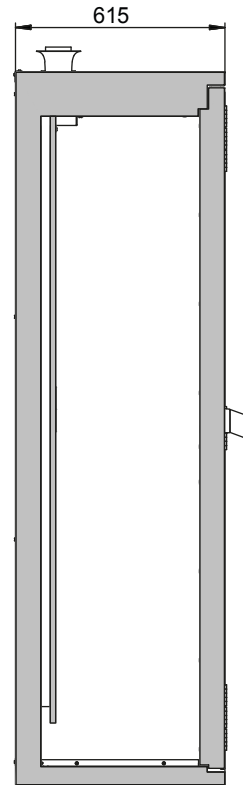

- **No unauthorised use:** doors lockable with profile cylinder (integration in an existing locking system possible)
- **easy alignment:** adjusting aids to compensate for uneven floor
- **easy mounting of connecting pipes and gas fittings:** large interior height (1890 mm), many lead-through possibilities on the top of the cabinet
- **ventilation:** integrated air ducts ready for connection (DN 75) to a technical exhaust, even ventilation inside the cabinet
- **tested and certified:** according to the stricter GS principles

Available equipment:

- Comfort interior equipment – complete with mounting rails, rolling ramp (L = 350 mm) with pneumatic damper, cylinder retainer and matching tension belts
- standard interior equipment – complete with mounting rails, rolling ramp, cylinder retainer and matching tension belts
- cylinder retainer – variable installation in the cabinet, flexibly adjustable in depth, across the entire width of the cabinet
- sateral cylinder retainer – for two 10-litre cylinders, alternatively in height adjustable version (no tools required)

Dimensions	
Width (external)	898.00 mm
Depth (external)	615.00 mm
Height (external)	2050.00 mm
Width (internal)	745.00 mm
Depth (internal)	425.00 mm
Height (internal)	1858.00 mm

The available internal dimensions can vary depending on the interior equipment package.

General Information	
x 50-litre gas cylinders	3 piece
Door opening angle	180.00
Depth with open doors	1090 mm
Customs tariff number	94032080

Front view

Side view

Top view