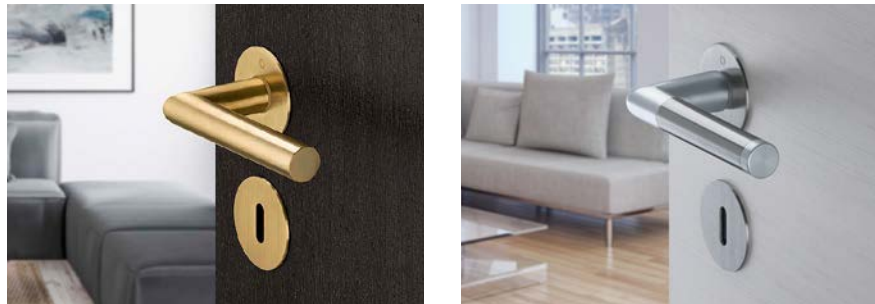

HOPPE Quick-FitPlus connection

Quick-FitPlus

HOPPE Quick-FitPlus Less is more

HOPPE Quick-FitPlus is the logical further development of the tried and tested HOPPE Quick-Fit connection.

This technology not only allows simple installation, without the need for screws, of door handles, but also of round flat roses. The new HOPPE Quick-FitPlus sets are making an impression with their virtually flush rose design.

Simple fitting

Aesthetically pleasing flat roses and door handles using the Quick-Fit connection are installed on the door in just a few steps: The handle roses with supporting lugs are affixed to the prepared door and the door handles are simply put together. The full set is therefore installed with precision in just a few seconds without any screws – even in renovations.

Attractive design

The new Quick-FitPlus sets are a perfect match for current design trends. The stainless steel roses are just 2 mm thick and virtually flush with the door leaf.

Depending on the door preparation, they can be used with or without escutcheons.

You can find HOPPE Quick-Fit-Plus films at www.hoppe.com. If you have any questions please get in touch with your HOPPE contact person.