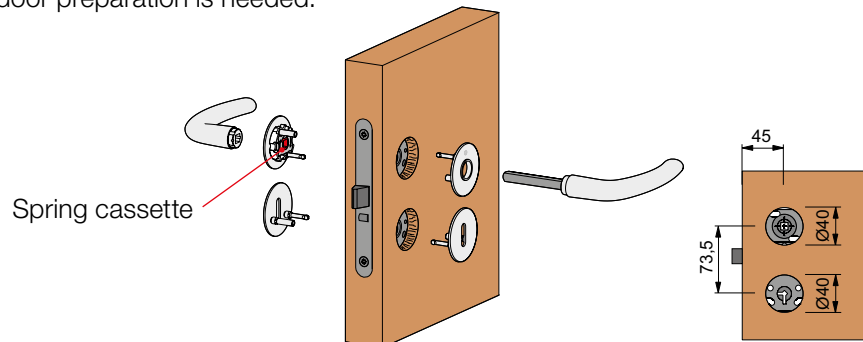

Door preparation

This solution is for use on standard doors with standard locks. No special door preparation is needed.