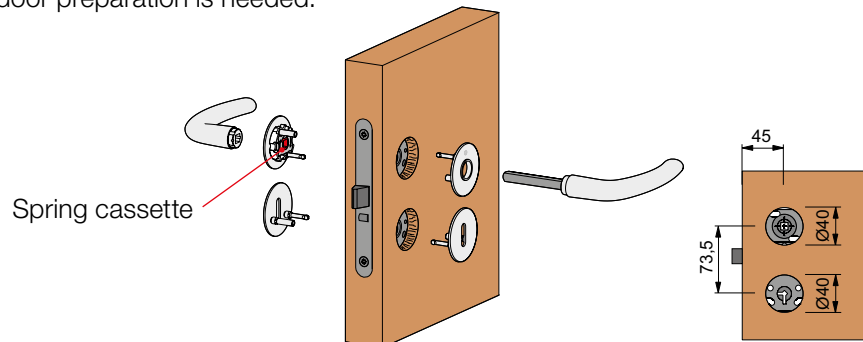

Simple fitting

Aesthetically pleasing flat roses and door handles using the Quick-Fit connection are installed on the door in just a few steps: The handle roses with supporting lugs are affixed to the prepared door and the door handles are simply put together. The full set is therefore installed with precision in just a few seconds without any screws – even in renovations.

Door preparation

This solution is for use on standard doors with standard locks. No special door preparation is needed.

European Patent **EP 1 683 933**
HOPPE Quick-Fit connection

Overview of attributes

Quick fitting by simply putting the door handles together
10-year surface guarantee