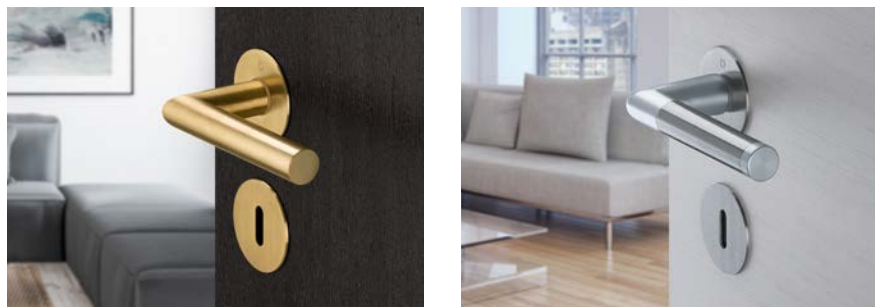

HOPPE Quick-FitPlus connection

Quick-FitPlus

HOPPE Quick-FitPlus Less is more

HOPPE Quick-FitPlus is the logical further development of the tried and tested HOPPE Quick-Fit connection.

This technology not only allows simple installation, without the need for screws, of door handles, but also of round flat roses. The new HOPPE Quick-FitPlus sets are making an impression with their virtually flush rose design.

Simple fitting

Aesthetically pleasing flat roses and door handles using the Quick-Fit connection are installed on the door in just a few steps: The handle roses with supporting lugs are affixed to the prepared door and the door handles are simply put together. The full set is therefore installed with precision in just a few seconds without any screws – even in renovations.

Attractive design

The new Quick-FitPlus sets are a perfect match for current design trends. The stainless steel roses are just 2 mm thick and virtually flush with the door leaf.

Depending on the door preparation, they can be used with or without escutcheons.

You can find HOPPE Quick-FitPlus films at www.hoppe.com. If you have any questions please get in touch with your HOPPE contact person.